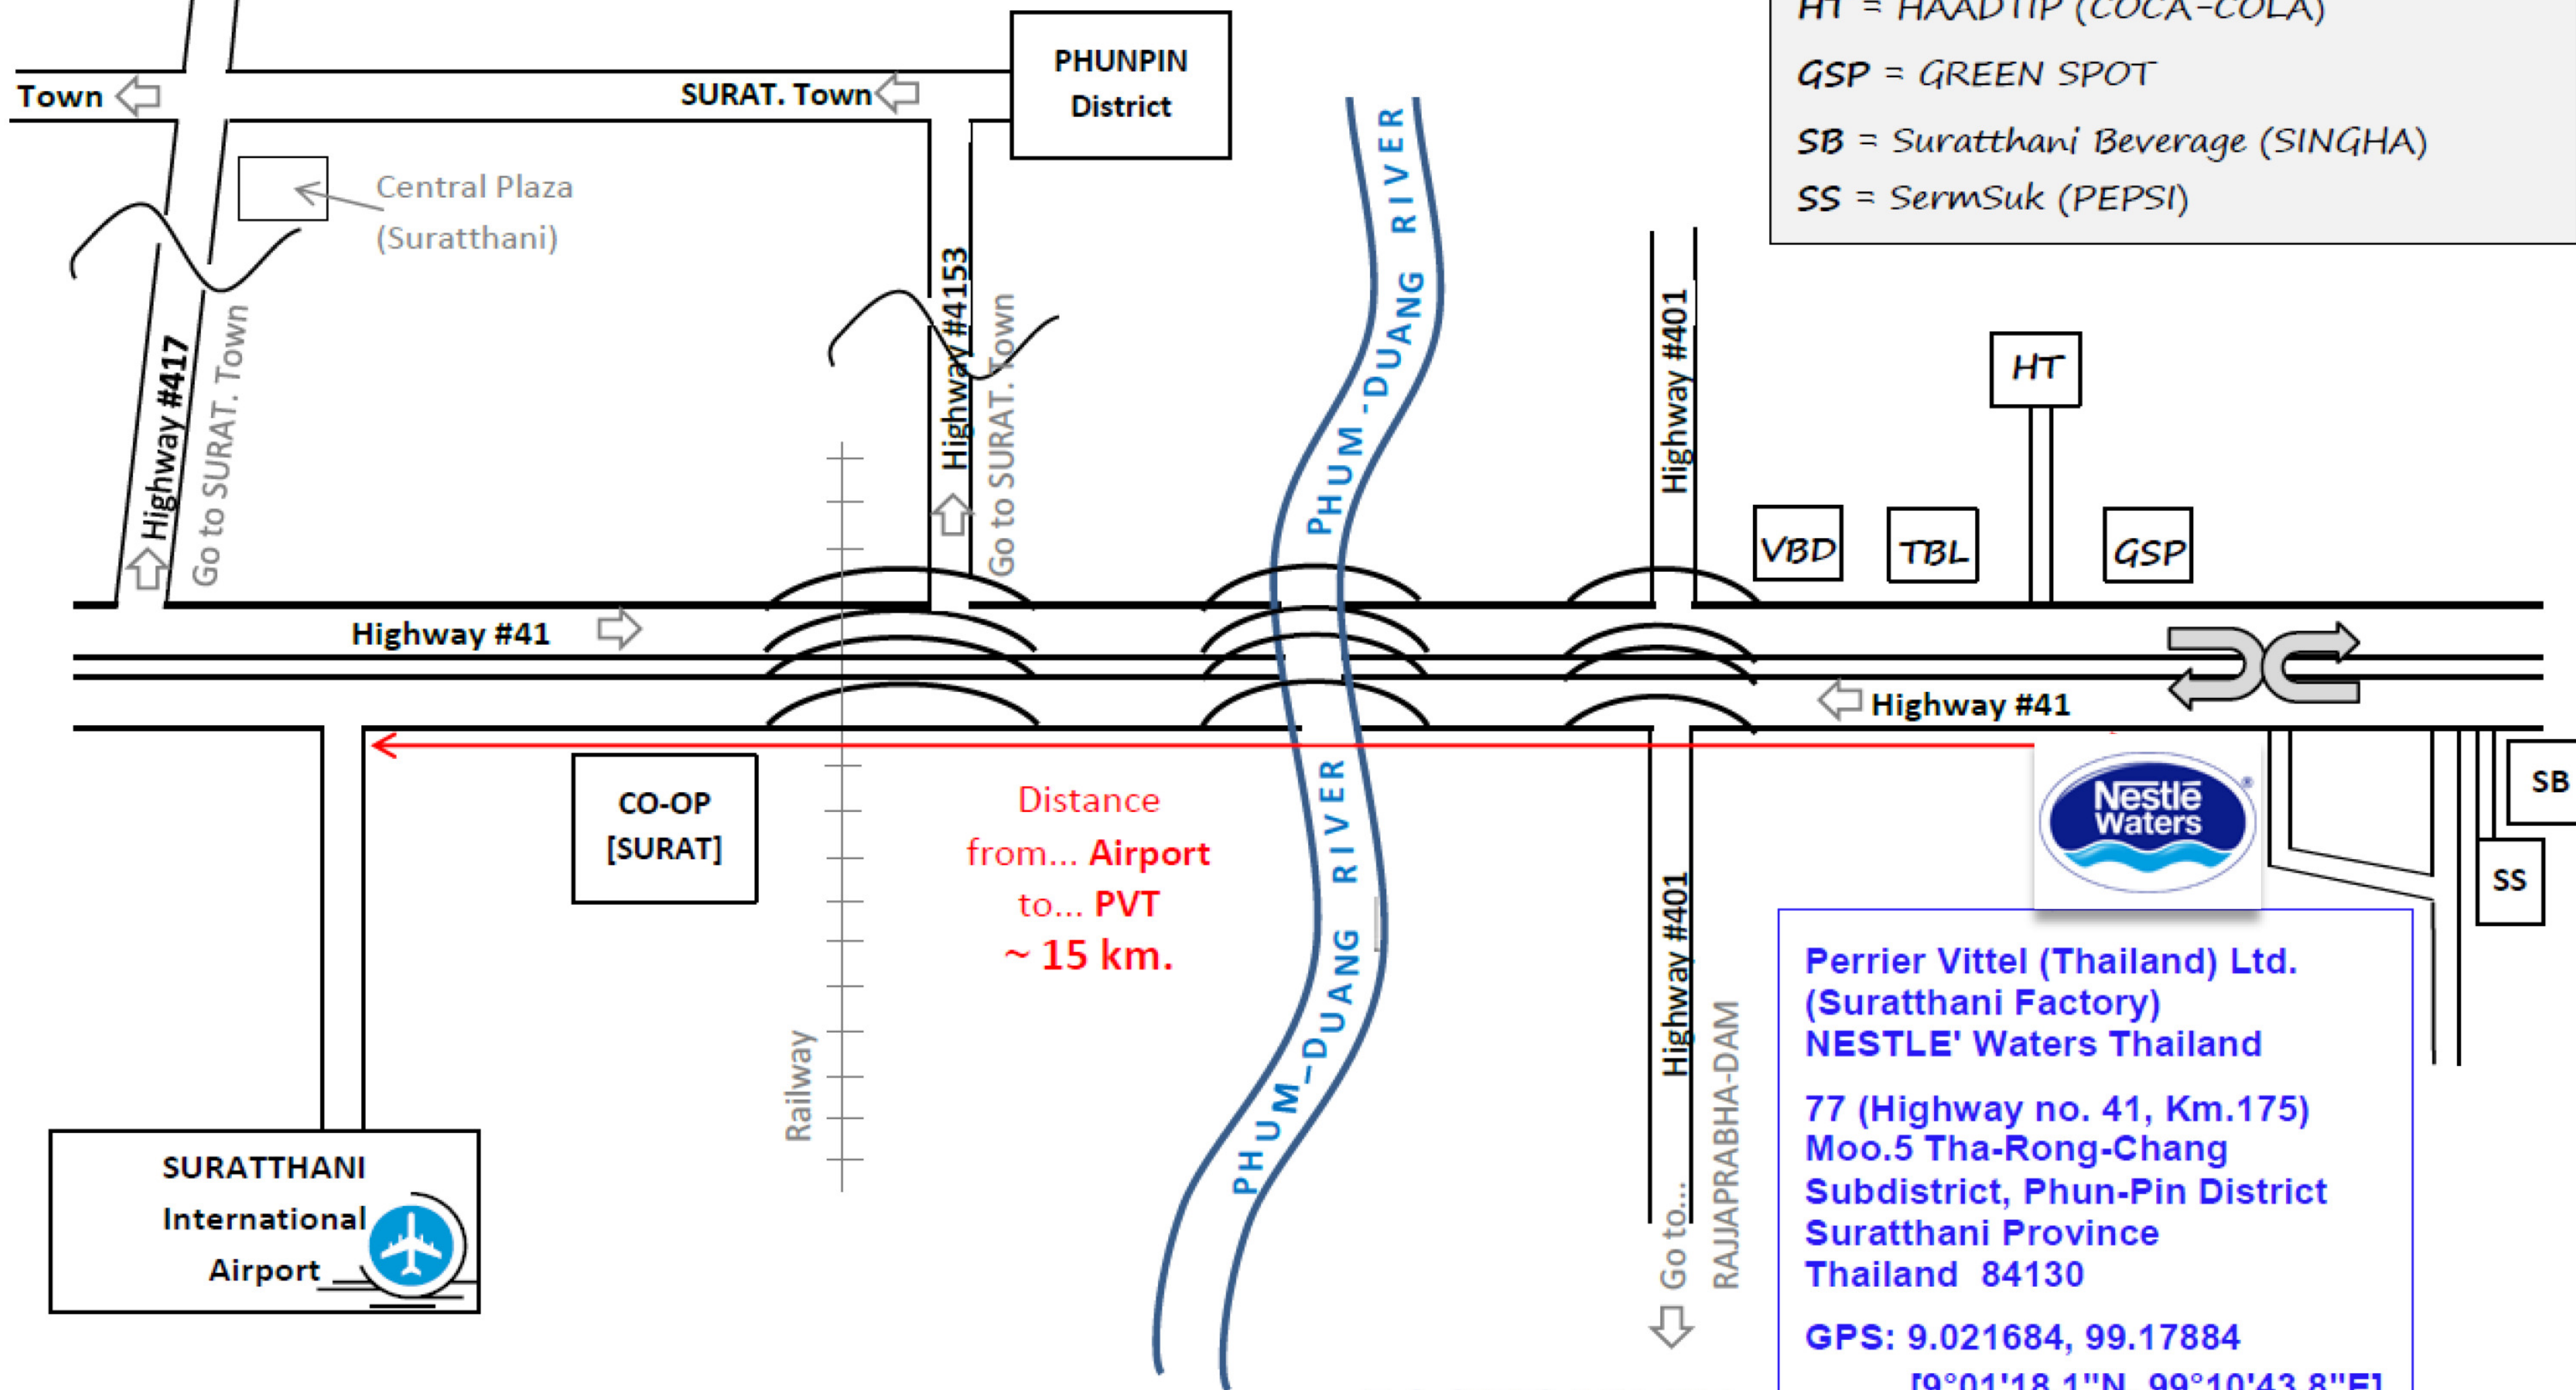

Nestlé

Good food, Good life

Maps of Suratthani Factory - Perrier Vittel (Thailand) Ltd.

(Nestle Waters Thailand)

- VBD = VONG-BUN-DIT (Rubber Industry)
- TBL = THAI Beverage Logistic (CHANG)
- HT = HAADTIP (COCA-COLA)
- GSP = GREEN SPOT
- SB = Suratthani Beverage (SINGHA)
- SS = SermSuk (PEPSI)

Distance from... Airport to... PVT ~ 15 km.

Perrier Vittel (Thailand) Ltd.
(Suratthani Factory)
NESTLE' Waters Thailand
 77 (Highway no. 41, Km.175)
 Moo.5 Tha-Rong-Chang
 Subdistrict, Phun-Pin District
 Suratthani Province
 Thailand 84130
 GPS: 9.021684, 99.17884
 [9°01'18.1"N, 99°10'43.8"E]